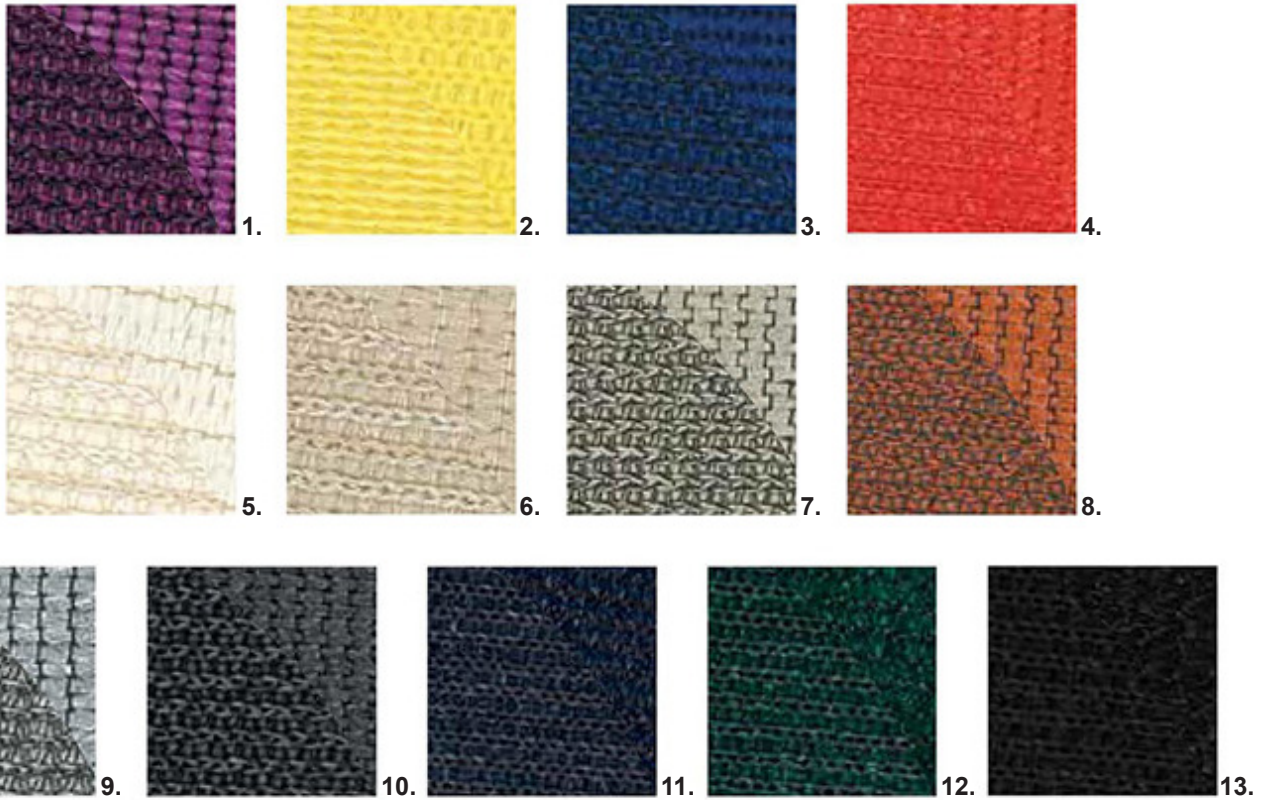

Aquatic Blue
93.6% UVR Block

Black
97.4% UVR Block

Navy Blue
95.2% UVR Block

Sky Blue
93.8% UVR Block

Brunswick Green
95.1% UVR Block

Cayenne
94.0% UVR Block

Cedar
94.7% UVR Block

Charcoal
94.7% UVR Block

Cherry Red
89.3% UVR Block

Desert Sand
96.4% UVR Block

Gun Metal
97.7% UVR Block

Natural
96.8% UVR Block

Deep Ochre
94.4% UVR Block

River Gum Green
92.3% UVR Block

Steel Grey
93.0% UVR Block

Turquoise
94.3% UVR Block

Yellow
97.1% UVR Block

6 Point sail quote

Shade cloth fabrics

HVG Extrablock

- | | | |
|--------------|--------------|------------------|
| 1. Purple | 5. Cream | 9. Silver |
| 2. Yellow | 6. Beige | 10. Charcoal |
| 3. True Blue | 7. Latte | 11. Navy |
| 4. Carnival | 8. Sun Blaze | 12. Forest Green |
| | | 13. Midnight |

PVC fabrics

Serge Ferrari Precontraint 502

				
Lagoon	Concrete	White	Mastic	Turtledove
				
Spruce	Tennis	Aluminium	Shifting Grey	Cornflower
				
Aniseed	Carrot	Mandarin	Buttercup	Blackcurrant
				
Moss Green	Beetle	Walnut Stain	Burgundy	Raspberry
				
Cocoa	Gold	Tuscan	Dead Leaf	Pepper
				
Camel	Sandy Beige	Violet	Pale Pink	Chick
				
Champagne	Sand	Navy	Midnight Blue	Slate
				
Onyx	Black	Boulder	Velvet Red	Poppy