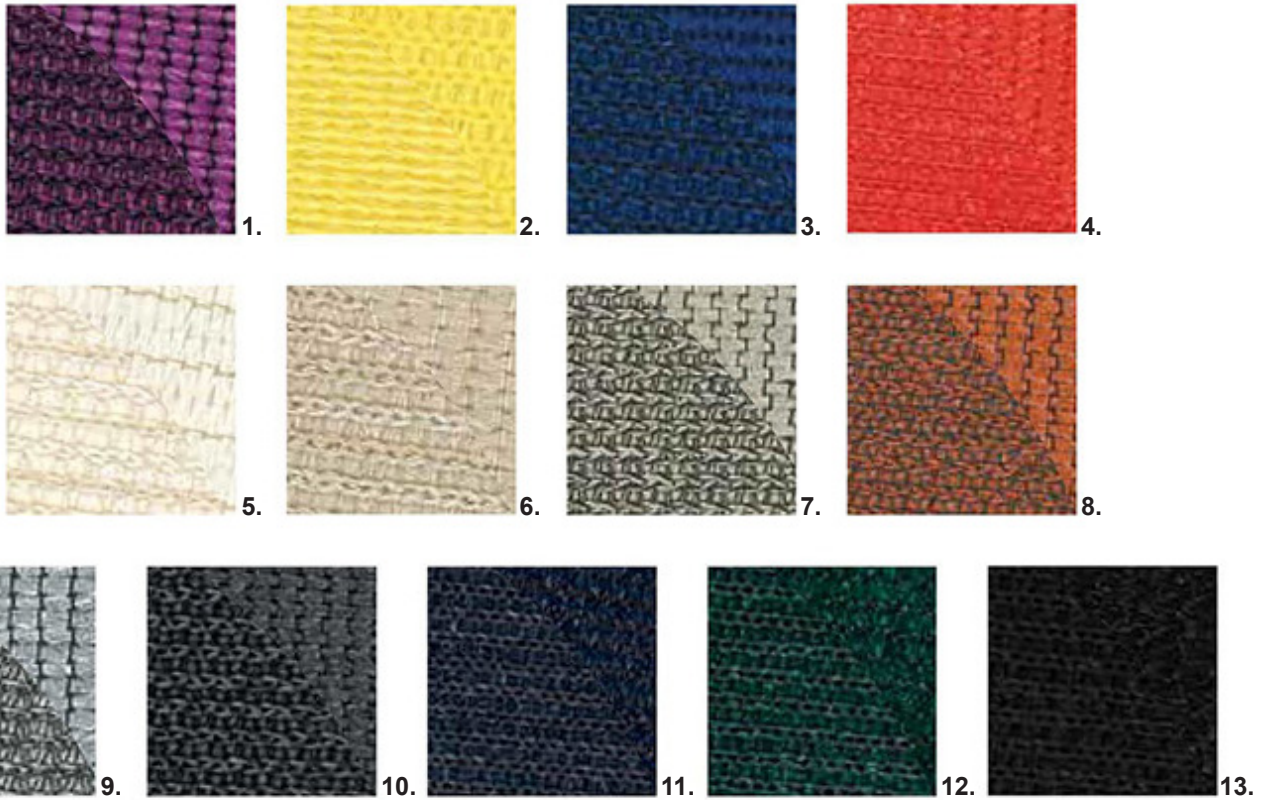

Shade cloth fabrics

Gale Commercial 95

Aquatic Blue
93.6% UVR Block

Black
97.4% UVR Block

Navy Blue
95.2% UVR Block

Sky Blue
93.8% UVR Block

Brunswick Green
95.1% UVR Block

Cayenne
94.0% UVR Block

Steel Grey
93.0% UVR Block

Turquoise
94.3% UVR Block

Yellow
97.1% UVR Block

5 Point sail quote

Shade cloth fabrics

HVG Extrablock

- | | | |
|--------------|--------------|------------------|
| 1. Purple | 5. Cream | 9. Silver |
| 2. Yellow | 6. Beige | 10. Charcoal |
| 3. True Blue | 7. Latte | 11. Navy |
| 4. Carnival | 8. Sun Blaze | 12. Forest Green |
| | | 13. Midnight |