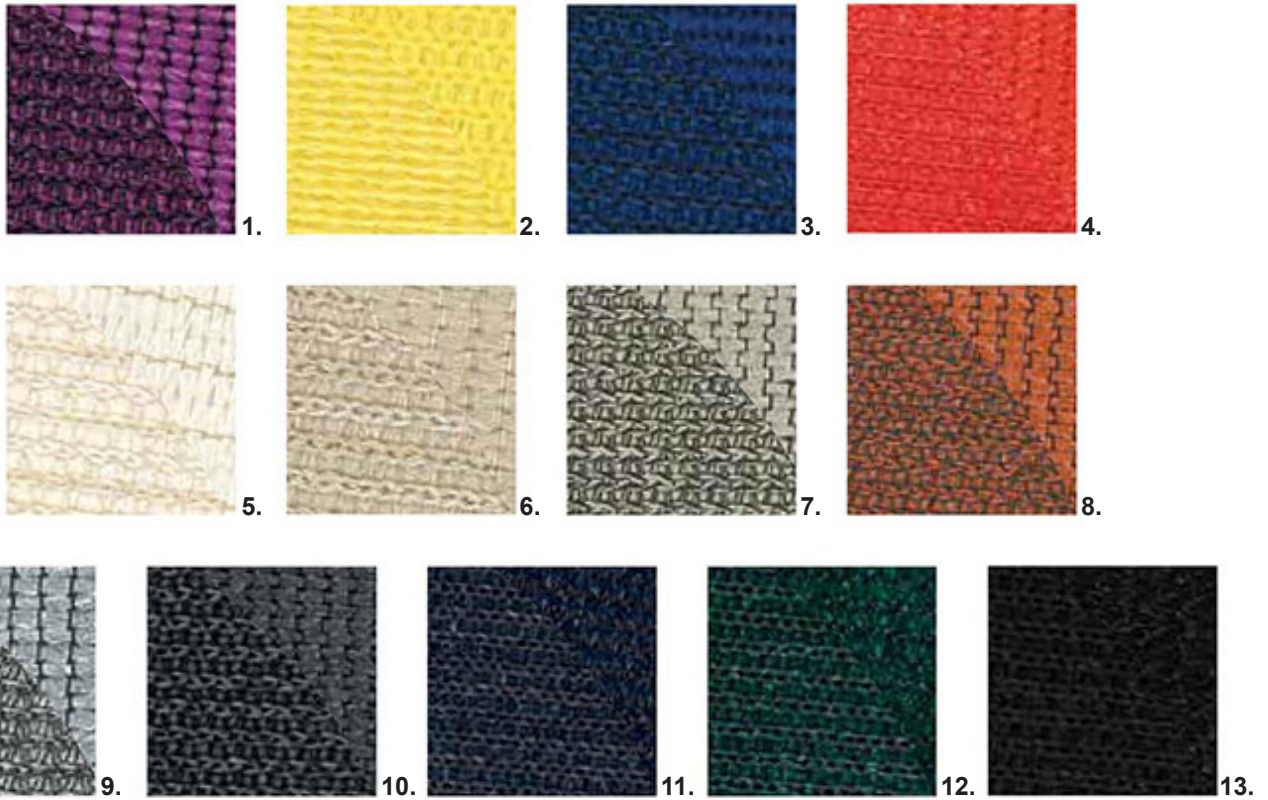

4 Point sail quote

Shade cloth fabrics

HVG Extrablock

1. Purple	5. Cream	9. Silver
2. Yellow	6. Beige	10. Charcoal
3. True Blue	7. Latte	11. Navy
4. Carnival	8. Sun Blaze	12. Forest Green
		13. Midnight