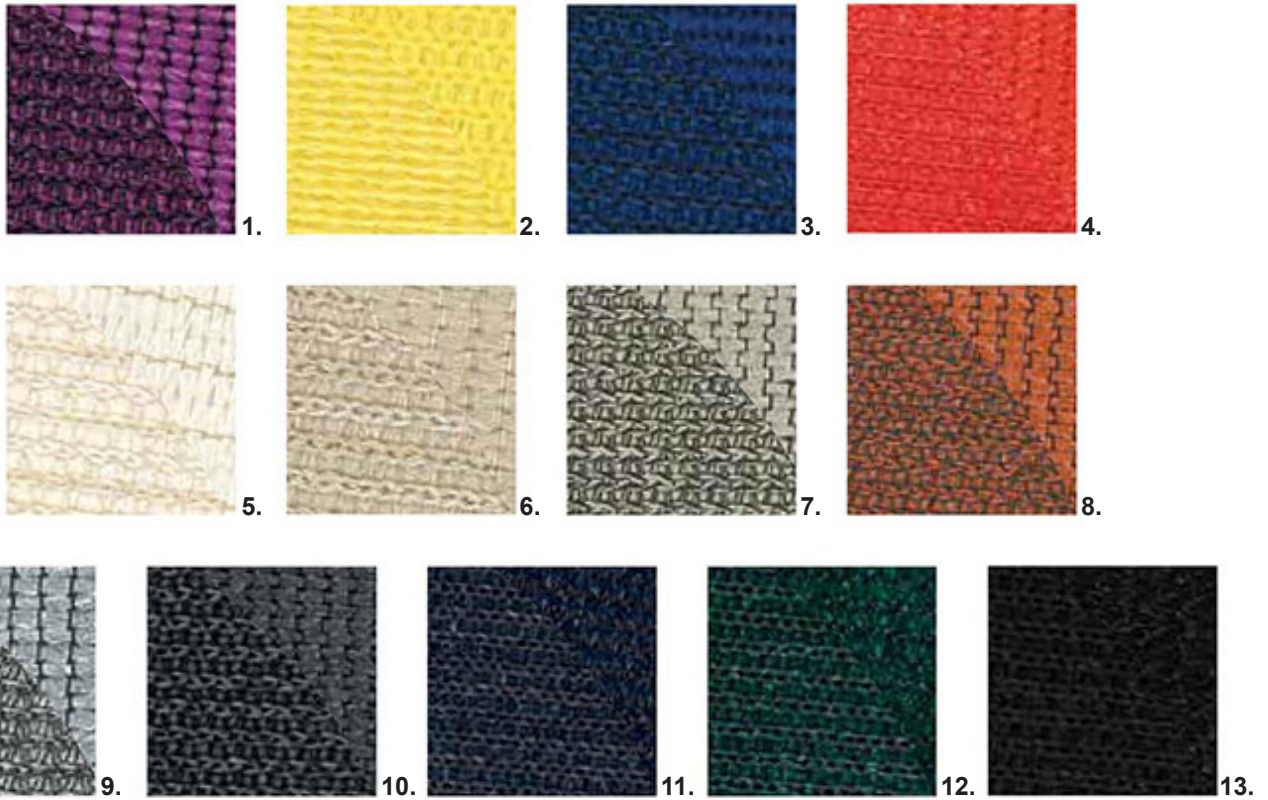

Black
97.4% UVR Block

Navy Blue
95.2% UVR Block

Sky Blue
93.8% UVR Block

Brunswick Green
95.1% UVR Block

Cayenne
94.0% UVR Block

Cedar
94.7% UVR Block

Charcoal
94.7% UVR Block

Cherry Red
89.3% UVR Block

Desert Sand
96.4% UVR Block

Gun Metal
97.7% UVR Block

Natural
96.8% UVR Block

Deep Ochre
94.4% UVR Block

River Gum Green
92.3% UVR Block

Steel Grey
93.0% UVR Block

Turquoise
94.3% UVR Block

Yellow
97.1% UVR Block

3 Point sail quote

Shade cloth fabrics

HVG Extrablock

- | | | |
|--------------|--------------|------------------|
| 1. Purple | 5. Cream | 9. Silver |
| 2. Yellow | 6. Beige | 10. Charcoal |
| 3. True Blue | 7. Latte | 11. Navy |
| 4. Carnival | 8. Sun Blaze | 12. Forest Green |
| | | 13. Midnight |

PVC fabrics

Serge Ferrari Precontraint 502

				
Lagoon	Concrete	White	Mastic	Turtledove
				
Spruce	Tennis	Aluminium	Shifting Grey	Cornflower
				
Aniseed	Carrot	Mandarin	Buttercup	Blackcurrant
				
Moss Green	Beetle	Walnut Stain	Burgundy	Raspberry
				
Cocoa	Gold	Tuscan	Dead Leaf	Pepper
				
Camel	Sandy Beige	Violet	Pale Pink	Chick
				
Champagne	Sand	Navy	Midnight Blue	Slate
				
Onyx	Black	Boulder	Velvet Red	Poppy