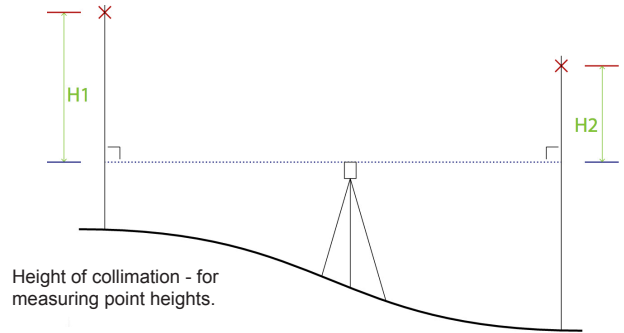

Phone*:

ONLY REQUIRED IF DIFFERENT FROM COMPANY OR BILLING ADDRESS

Site Address:

City:

State:

Postcode:

3 Point sail quote

Height of collimation - for measuring point heights.

A-B*:

B-C*:

C-A*:

Height A*:

Height B*:

Height C*:

Stainless Steel Fixing Hardware Point A*:

- D-Shackle
- Turnbuckle